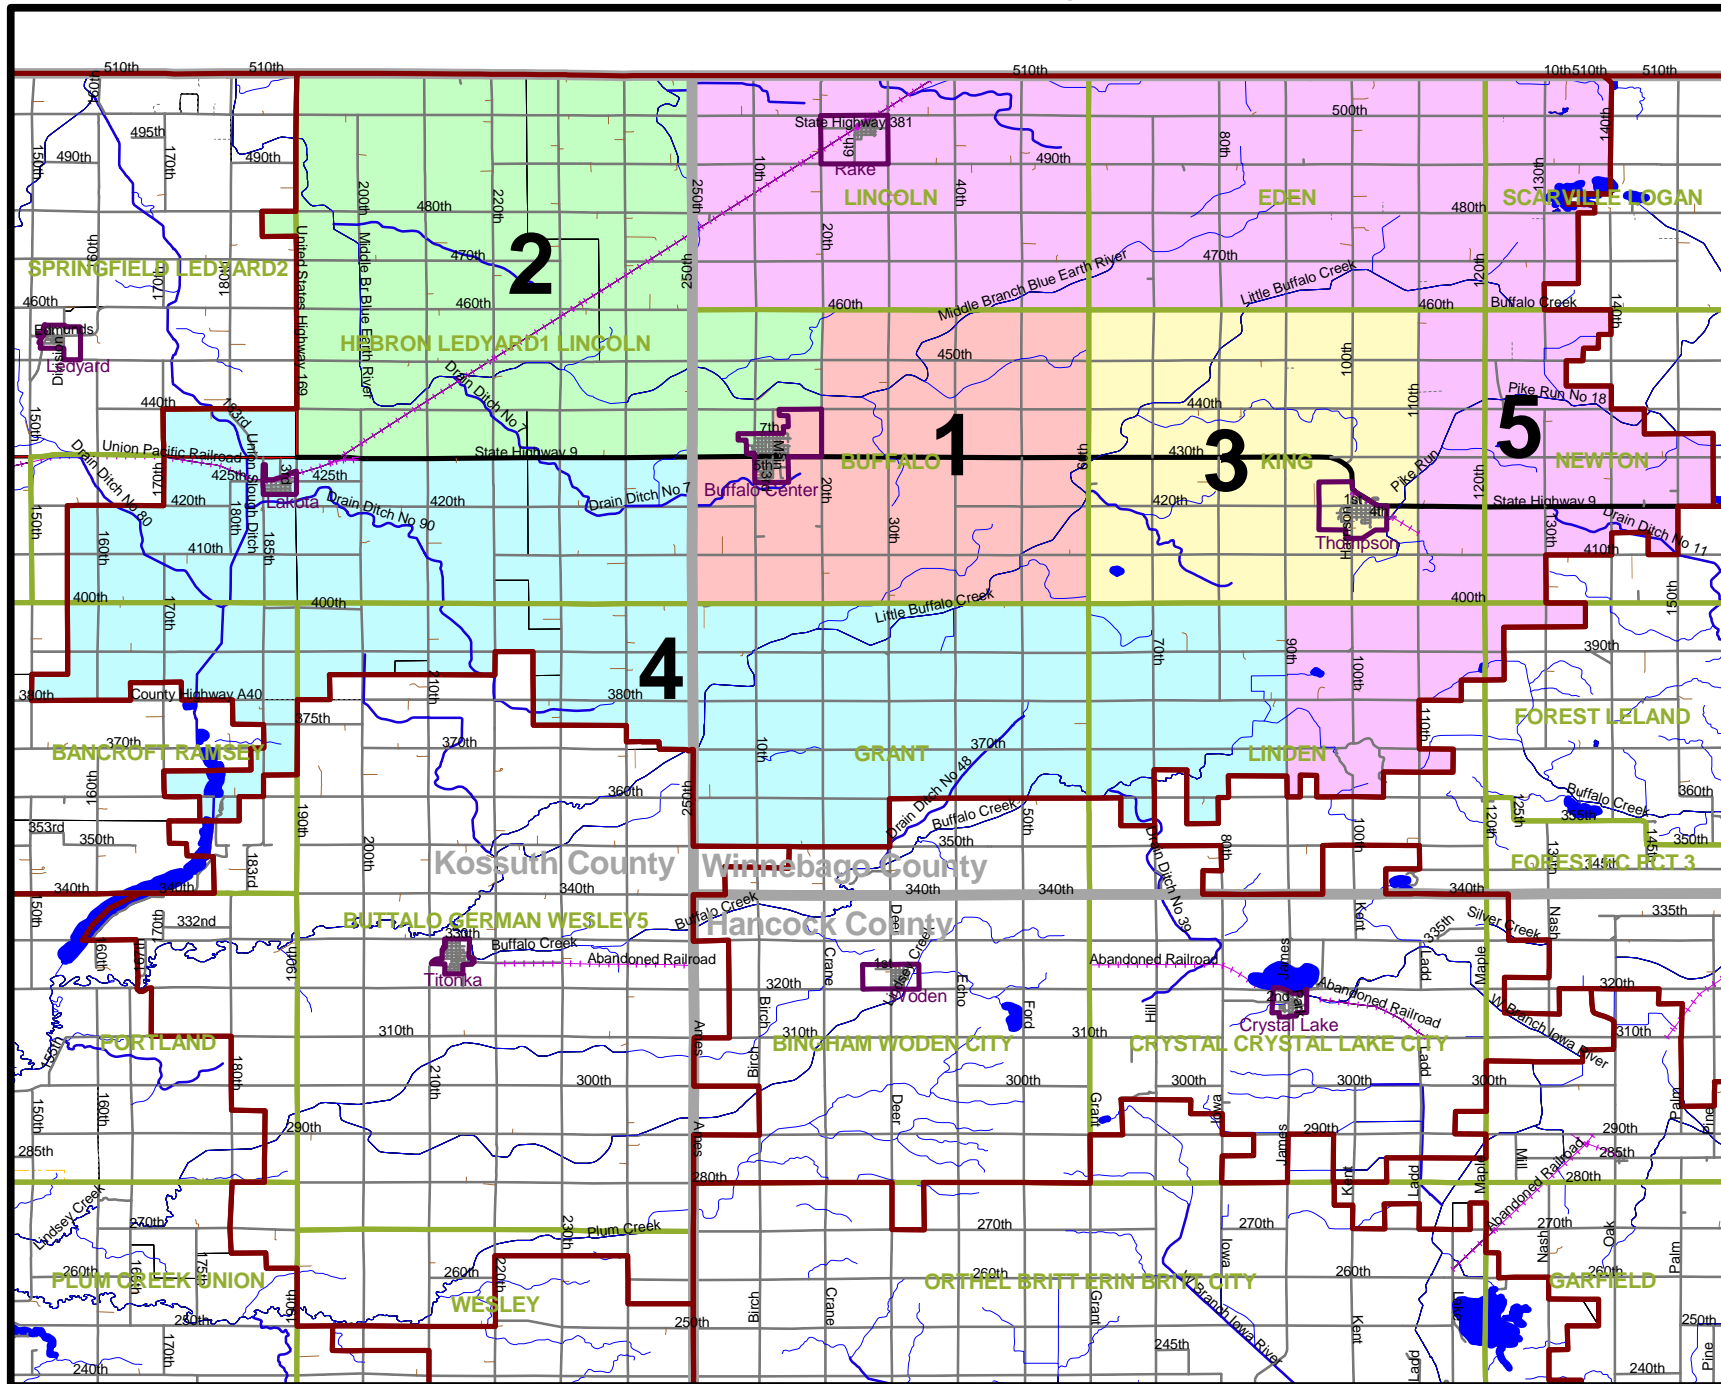

North Iowa Community School District

LEGEND

- School District
- County
- City
- PRECINCT
- Interstate
- Major Road
- Primary Road
- Local Road
- Railroad
- Stream
- Water

Director District

- 1
- 2
- 3
- 4
- 5